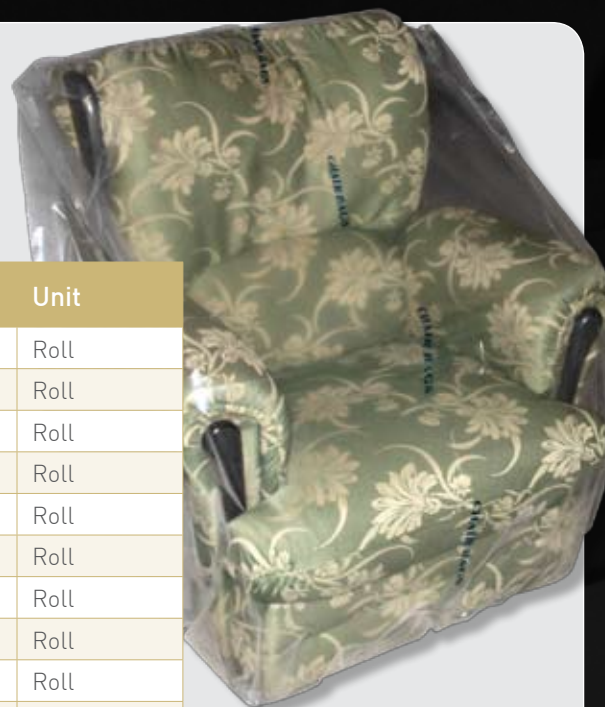

FURNITURE PROTECTION BAGS

- Protect your furniture with these reusable, heavy duty bags
- Each bag is colour coded and printed with individual bag application

Code	Description	Unit
BF-C-BB1	Lounge Chair Bag 1000+800 x 2000mm 75um	Roll
BF-C-BB3	3 Seater Bag 1000+800 x 3000mm 75um	Roll
BF-C-B03	3 Seater Bag 1800 x 3000mm 50um	Roll
BF-C-BR1	Lounge Chair Bag 1000+800 x 2000mm 50um	Roll
BF-C-BR3	3 Seater Bag 1000+800 x 3000mm 50um	Roll
BF-DC-B30	Dining Chair Bag 600+600 x 1500mm 30um	Roll
BF-DC-B40	Dining Chair Bag 1050 x 1200mm 40um	Roll
BF-DC-B50	Dining Chair Bag 500+500 x 1500mm 50um	Roll
BF-KM-B	King Mattress 1830+350 x 2400mm 80um	Roll
BF-QM-B	Queen Mattress 1800 x 2360mm 75um	Roll
BF-SM-R	Single Mattress 1200 x 2250mm 75um	Roll